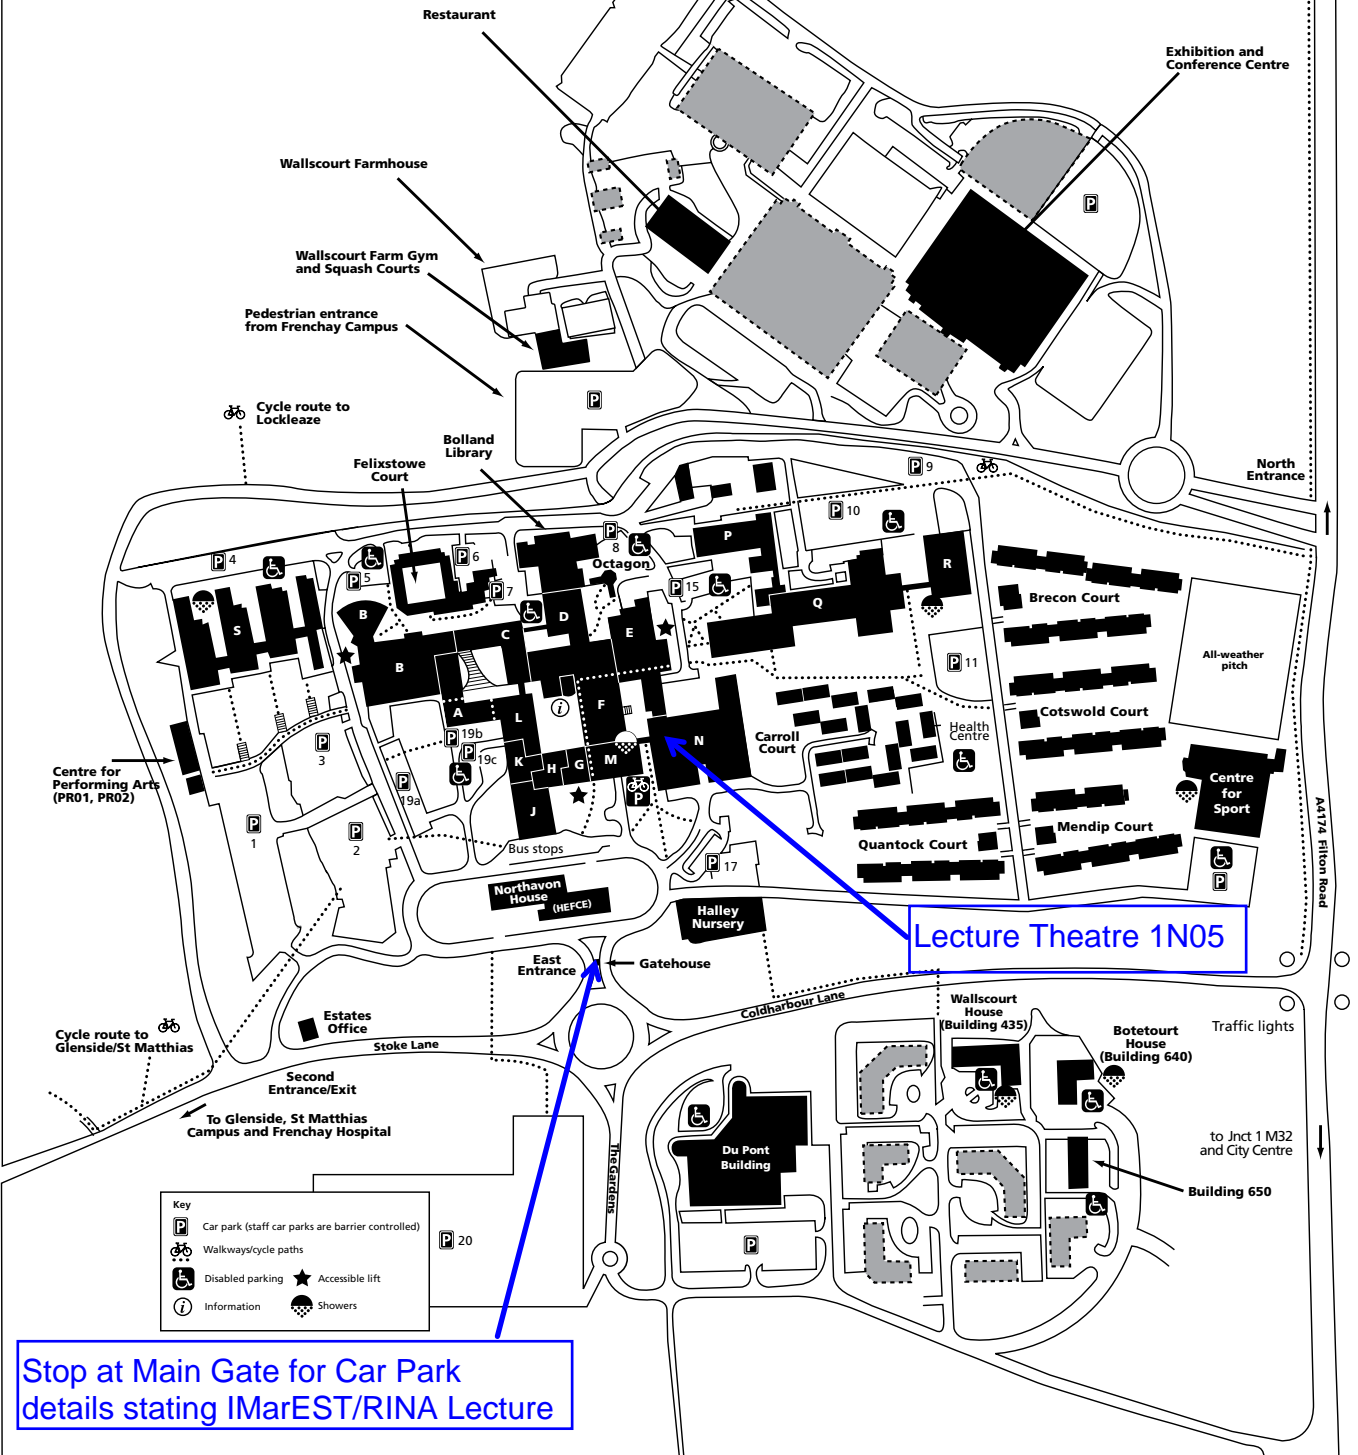

UWE Frenchay Campus Map

Key	
	Car park (staff car parks are barrier controlled)
	Walkways/cycle paths
	Disabled parking
	Accessible lift
	Information
	Showers

Stop at Main Gate for Car Park details stating IMarEST/RINA Lecture

Lecture Theatre 1N05