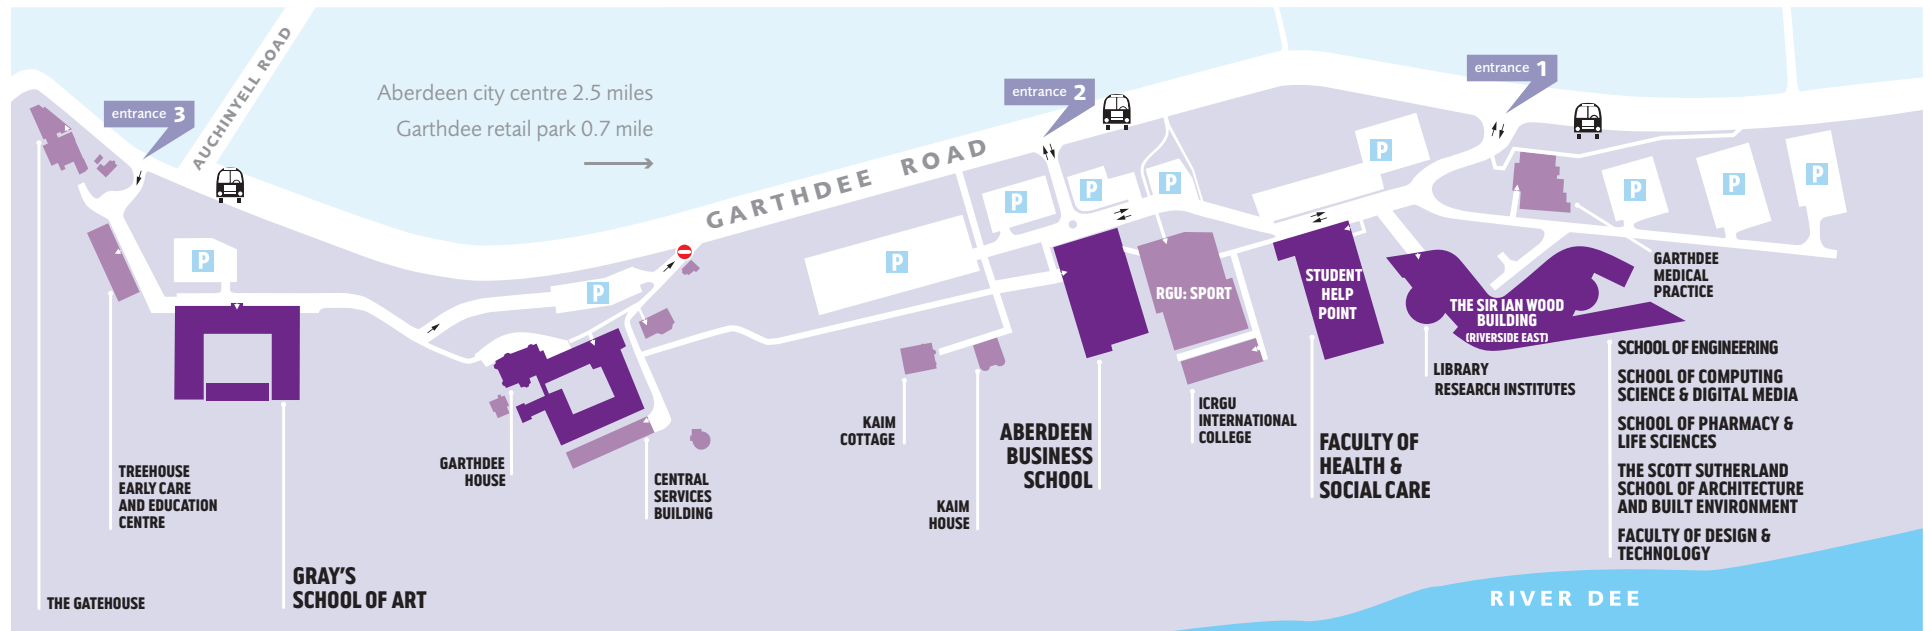

# GARTHDEE CAMPUS MAP

The Garthdee campus is situated on the south side of the city of Aberdeen, on the banks of the River Dee. Regular buses run to and from the Garthdee campus. For more information, go to [www.rgu.ac.uk/transport](http://www.rgu.ac.uk/transport)

## Sat Nav Postcodes

Gray's School of Art	AB10 7QD
Garthdee House	AB10 7QB
Central Services Building	AB10 7FY
Aberdeen Business School	AB10 7QE
RGU: Sport	AB10 7GE
Faculty of Health and Social Care	AB10 7QG
The Sir Ian Wood Building	AB10 7GJ